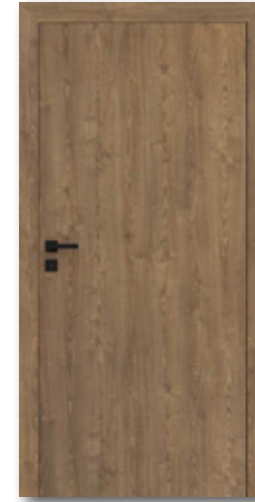

DRE Standard 10