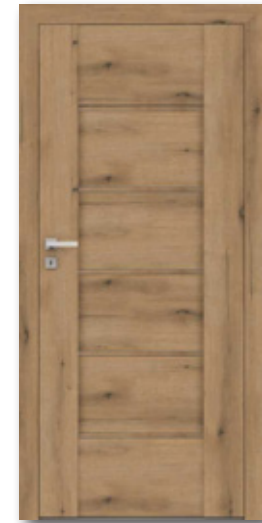

DRE Auri 7

Rebated doors are available