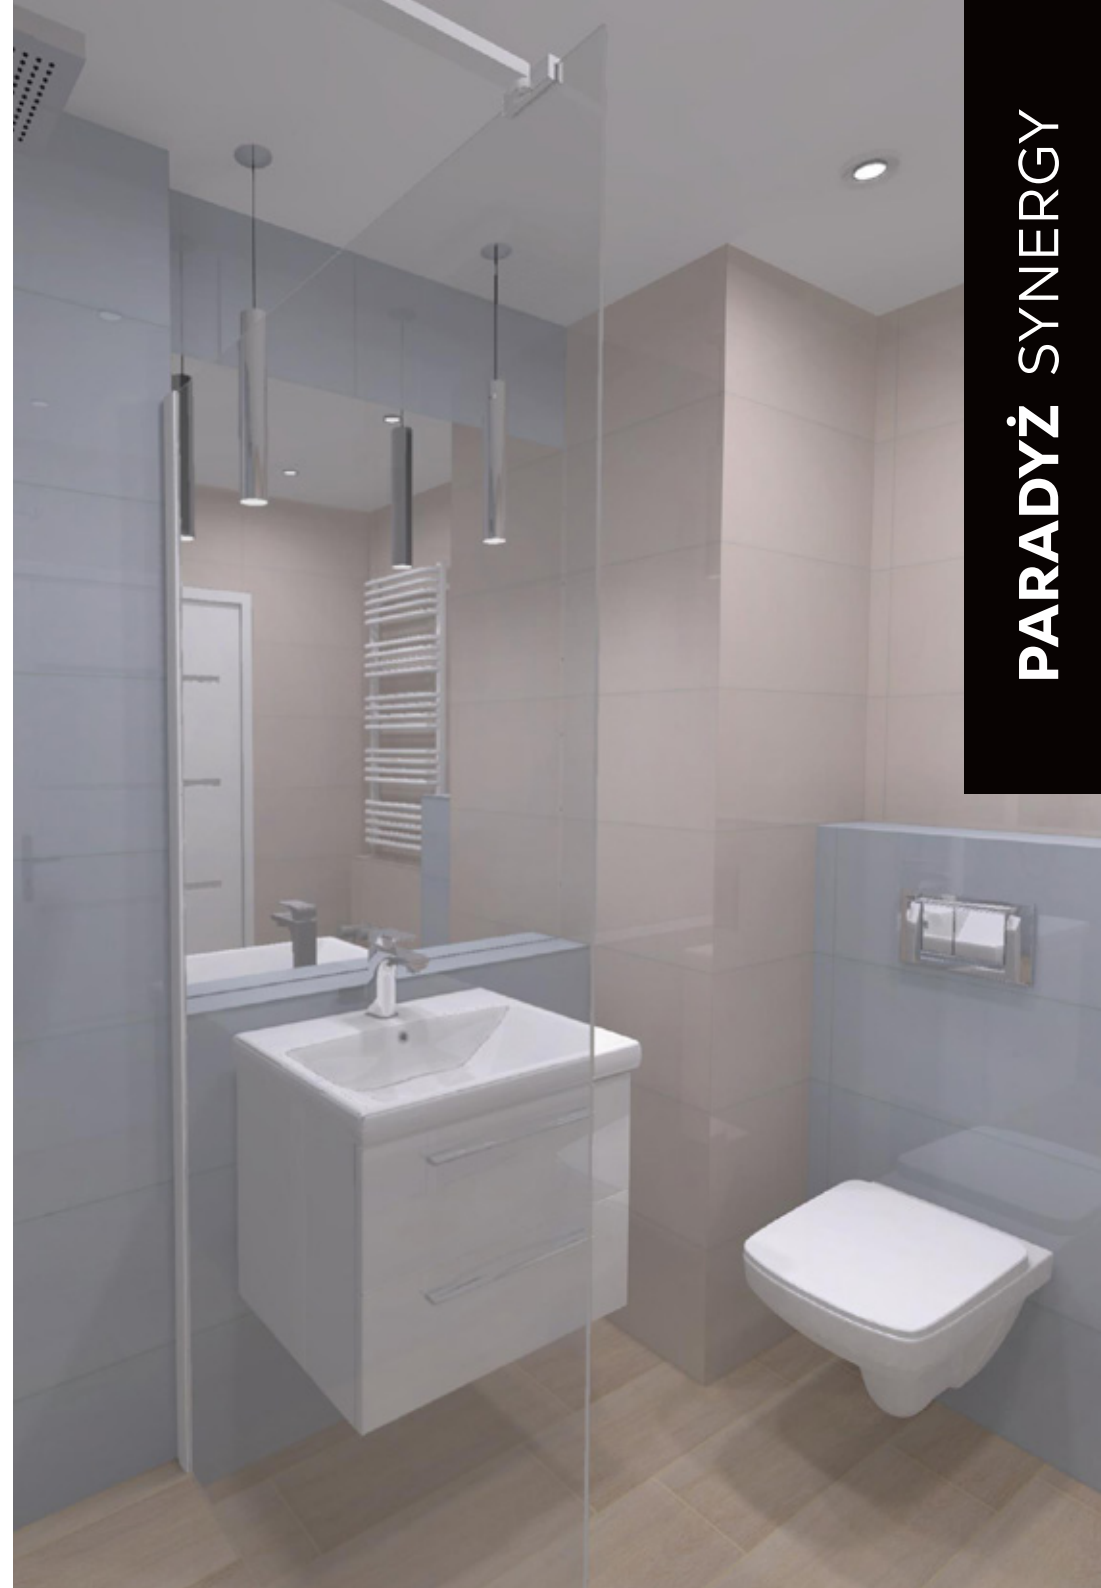

PARADYŻ SYNERGY

** The number of decor tiles to be used in the bathroom is limited.

Shetland Moon
wall tile
30x60

Ona Shetland Moon*
wall tile, decor
30x60

Shetland Moon
floor tile
60x60

* Decor tiles cannot be combined in inside and outside corners. The number of decor tiles to be used in the bathroom is limited.