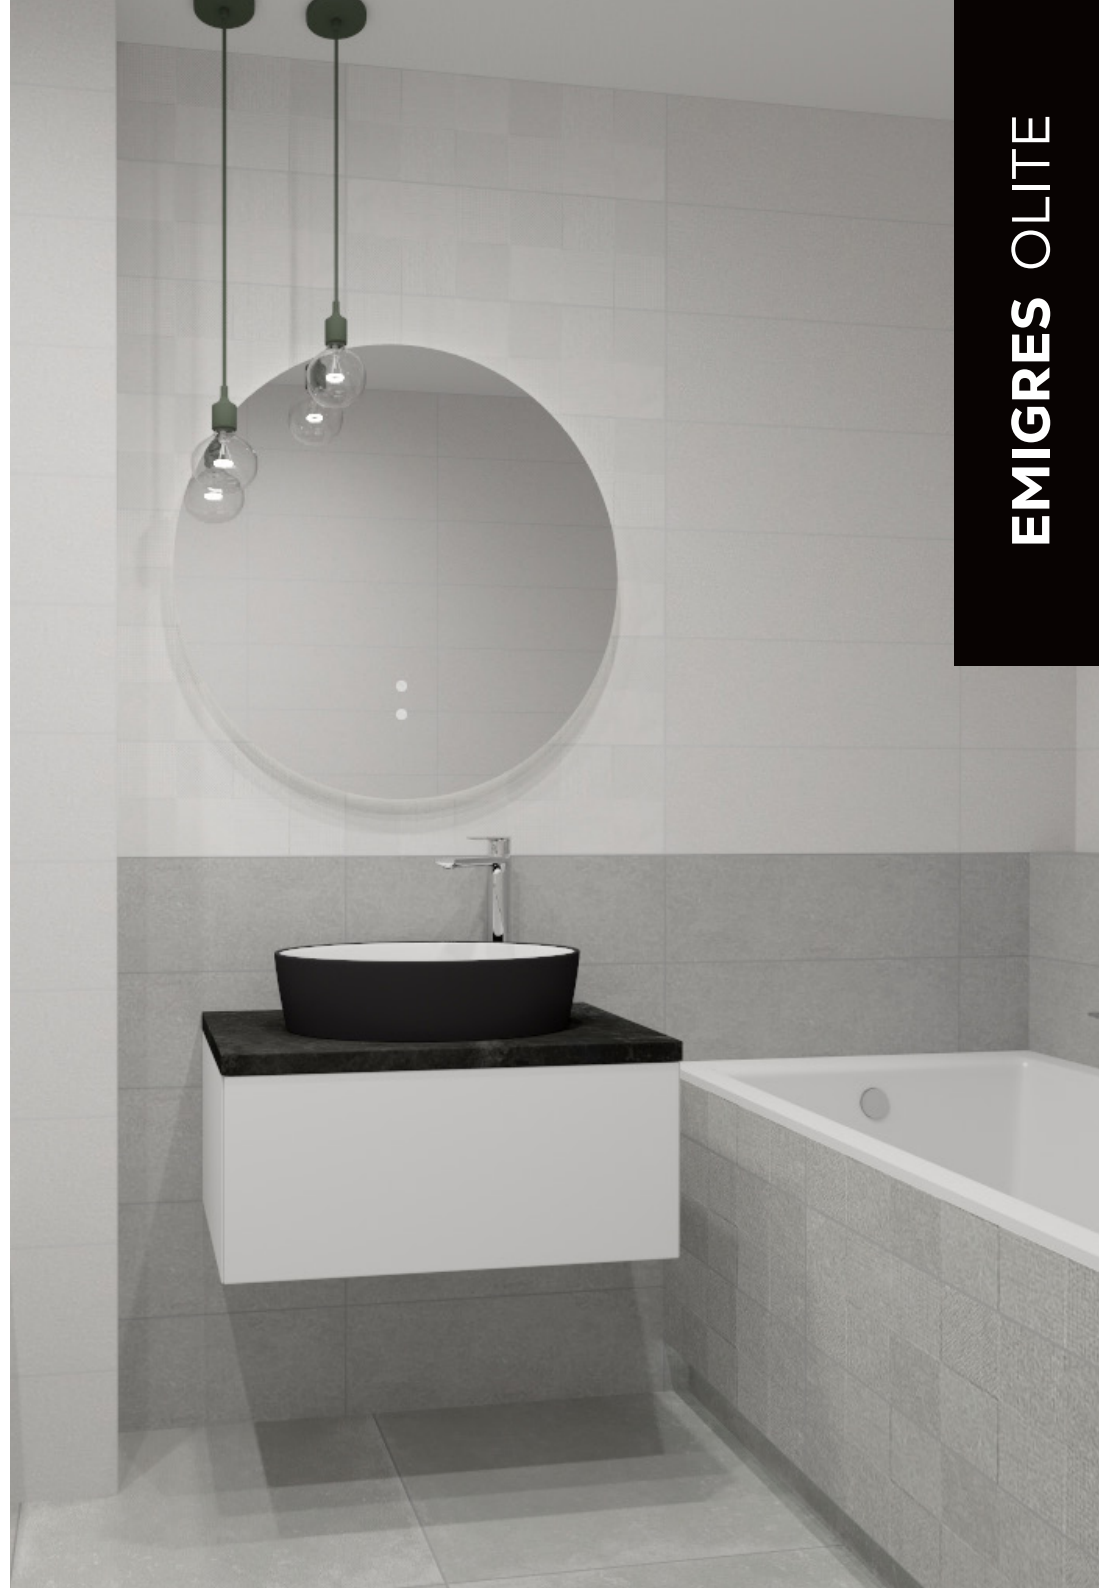

Dandy Tortora
floor tile
43x43

Olite Gris
wall tile
20x60

Liebana Gris*
wall tile, decor
20x60

Lusiana Gris
floor tile
60x60

* Decor tiles cannot be combined in inside and outside corners.
The number of decor tiles to be used in the bathroom is limited.