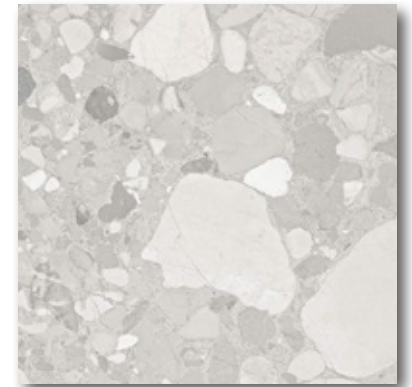

Colorado Perla
wall, floor tile
60.8x60.8

Ohio Gold
wall tile
30x90

Ohio RLV Gold*
wall tile, decor
30x90

Ohio Gold
floor tile
60.8x60.8

* Decor tiles cannot be combined in inside and outside corners.
The number of decor tiles to be used in the bathroom is limited.