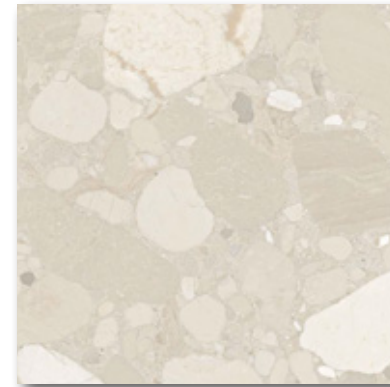

Rue de Paris Cobre
floor tile
60x60

* Decor tiles cannot be combined in inside and outside corners.
The number of decor tiles to be used in the bathroom is limited.

Blanco Mate
wall tile
30x60

Colorado Beige Nat
wall, floor tile
60.8x60.8