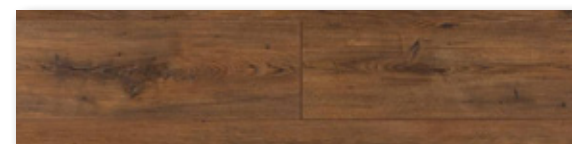

Aqua 3D Don Walnut
Kronopol Modern
AC5- 8 mm